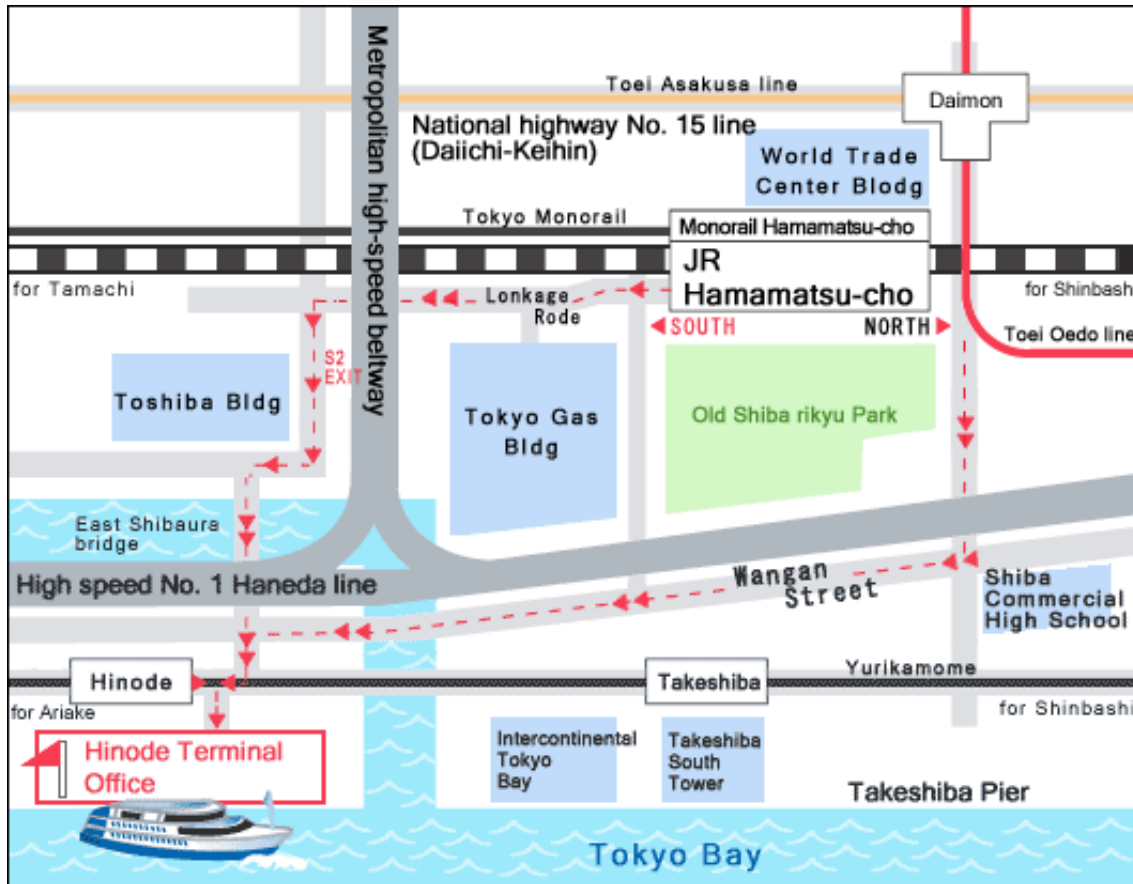

## ACCESS MAP

## ACCESS

Sealine Tokyo Co.,Ltd.Hinode Terminal office.

Access to Hinode Terminal:1 minute walk from Hinode station of Yurikamome.

12minutes walk or 5 minutes by Taxi from JR Hamamatsu-cho Station.

30 minutes by Taxi from Hamamatsu-cho area.

50 minutes by Taxi from Shinjyuku area.

Please come to the office 30 minutes prior the departure time.

**NOTE: Parking is not available.**